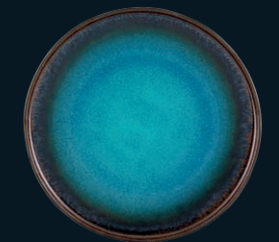

IRIS 37003749
Round Plate 41
△ 5 1/3 lbs H 2 1/6" ∅ 16" CAP. 89 3/8 oz

IRIS 37003748
Oval Platter 41
△ 3 lbs H 1" L 16" W 10 2/3"

IRIS 37003736
Charger Plate 33
△ 2 3/4 lbs H 1" ∅ 12 5/8"

IRIS 37004594
Dinner Plate 27,5
△ 1 3/8 lbs H 1" ∅ 10 3/8"