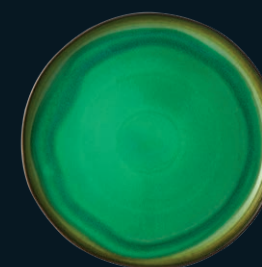

AMAZÔNIA 37004630
Round Platter 41
△ 5 1/8 lbs H 2 1/4" ∅ 16 1/2"