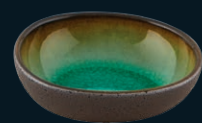

AMAZÔNIA 37004640
Salad Bowl 26
△ 2 1/2 lbs H 4 1/2" ∅ 10 1/4"

AMAZÔNIA 37005066
Bowl 35
△ 2 3/8 lbs H 4 5/8" L 13 3/8" W 13"

AMAZÔNIA 37005067
Bowl 24
△ 2 lbs H 4" L 9 5/8" W 8 3/4"

AMAZÔNIA 37004626
Bowl 450 ml
△ 7/8 lbs H 2" L 6 3/8" W 6 1/2"