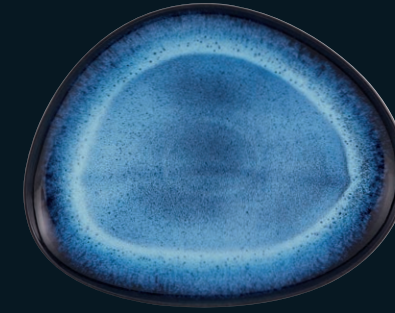

FLORAL SCENT

Delicate and subtle, the floral motifs of *Floral Scent* are enhanced by the liveliness of the tones. This line truly reveals its charm in contrast to the organic blue and serene stoneware.

FLORAL SCENT 37003555
Oval Platter 39
△ 3 1/8 lbs H 1 1/8" L 15 1/8" W 12 1/4"