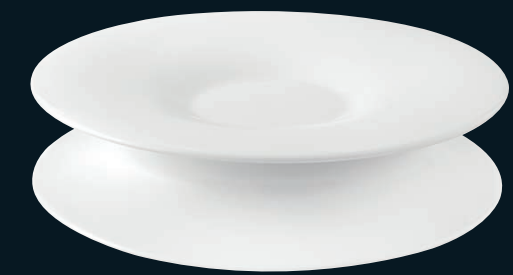

SATURN 21131016
Plate 22
△ 1 5/6 lbs H 2 1/8" Ø 8 5/8"