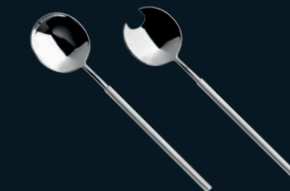

DOMO MATT 27020819
Serving Spoon
L 10 3/8"

DOMO MATT 27020820
Meat Serving Knife
L 11 1/8"

DOMO MATT 27020821
Meat Serving Fork
L 10 3/8"

DOMO MATT 27020822
Cake Server
L 9 3/4"

DOMO MATT 27020823
Sauce Ladle
L 8 1/8"