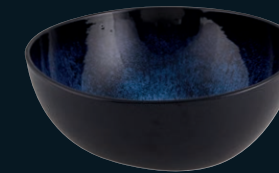

FLORAL SCENT 37003555
Oval Platter 39
△ 3 1/8 lbs H 1 1/8" L 15 1/8" W 12 1/4"

FLORAL SCENT 37003548
Charger Plate 33
△ 2 1/8 lbs H 1" ∅ 12 3/8"

FLORAL SCENT 37003549
Dinner Plate 29
△ 2 lbs H 1" L 11 3/8" W 11"

FLORAL SCENT 37003552
Paste Plate 28
△ 1 3/8 lbs H 1 3/4" L 10 3/8" W 10 1/8"

FLORAL SCENT 37003554
Salad Bowl 26
△ 2 3/8 lbs H 10 1/4" ∅ 4 1/8"

FLORAL SCENT 37003550
Dessert Plate 23
△ 1 lbs H 1" L 9" W 8 3/8"