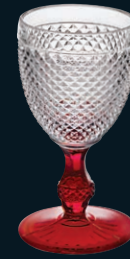

BICOS BICOLOR 49000430
Goblet with Red Stem
H 6 3/8" L 3 3/8" CAP. 9 3/4 oz