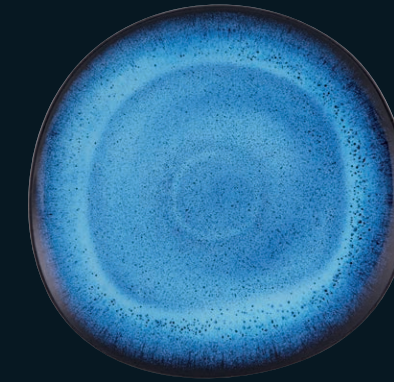

FLORAL SCENT 37003548
Charger Plate 33
△ 2 1/8 lbs H 1" ∅ 12 3/8"