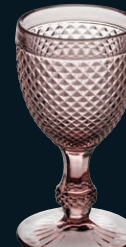

BICOS 49001540
Set with 4 Water Goblets Pink
H 6 3/4" L 3 3/4" CAP. 9 3/4 oz